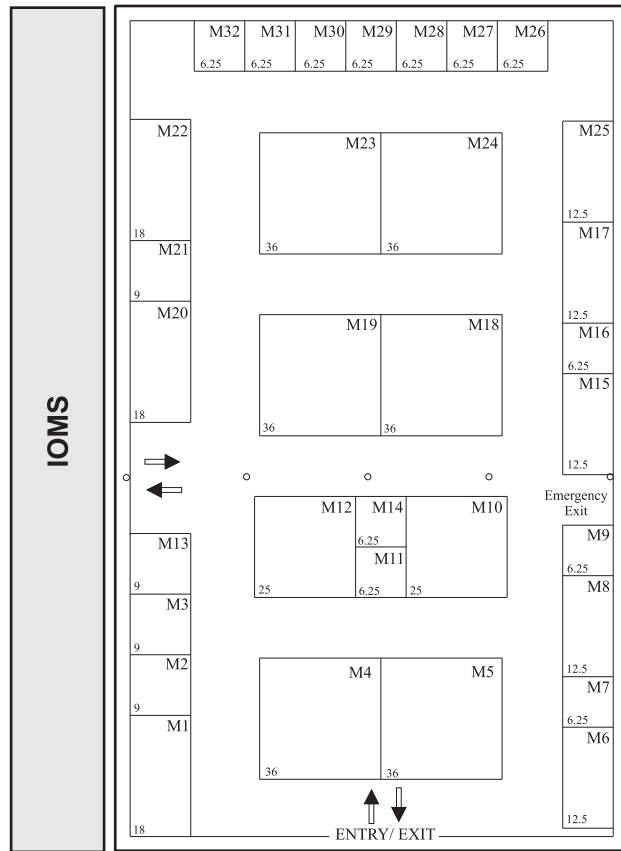

The Business India
money
show
 The supermarket for financial products

PUNE

26 February - 1 March, 2009
 College of Agriculture Ground

↔ Access to Business India Money Show is through Inside Outside Mega Show as indicated

Rates*

Shell Space : Rs. 4650/- per sq. mtr.

Raw Space**: Rs. 4150/- per sq. mtr.

* Taxes as applicable

**Raw space are without any amenities, like booth structure, furniture, carpet, fascia name, electrical load & fittings. If required, can be made available against specific request at additional charge in advance. Minimum area of raw space available is 25 sq. mtr.