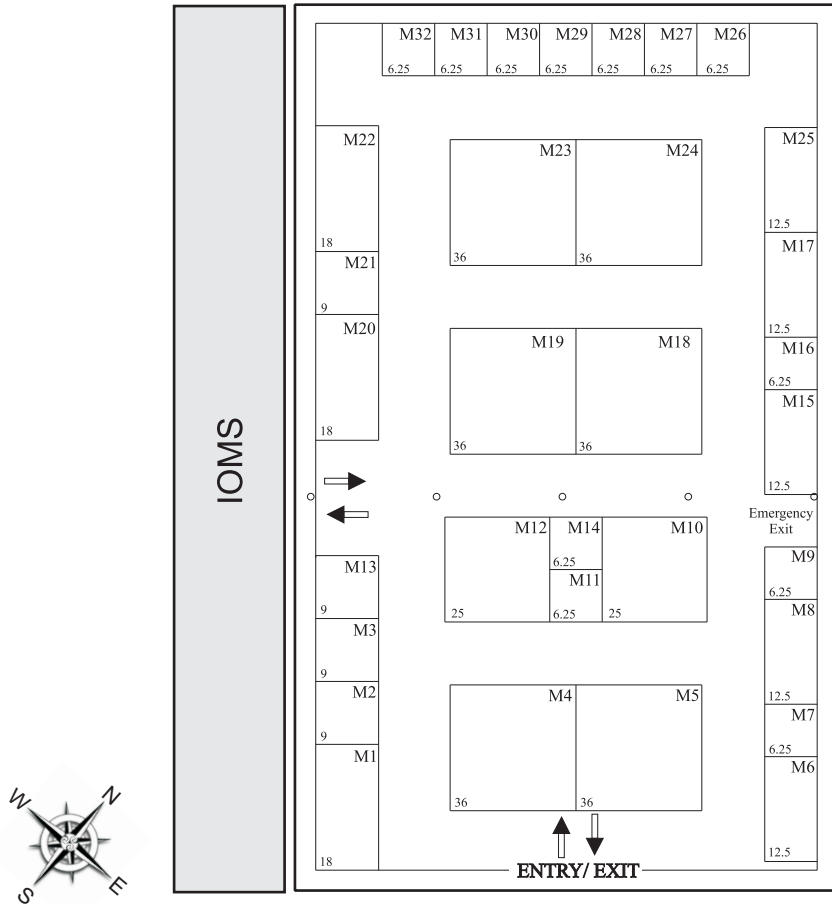

**The Business India**  
**money**  
**show**  
 The supermarket for financial products

**MUMBAI**

16 - 19 October, 2008  
 MMRDA Grounds

↔ Access to Business India Money Show is through Inside Outside Mega Show as indicated

**Rates\***

Shell Space : Rs. 7200/- per sq. mtr.

Raw Space\*\*: Rs. 6700/- per sq. mtr.

\* Taxes as applicable

\*\*Raw space are without any amenities, like booth structure, furniture, carpet, fascia name, electrical load & fittings. If required, can be made available against specific request at additional charge in advance. Minimum area of raw space available is 25 sq. mtr.