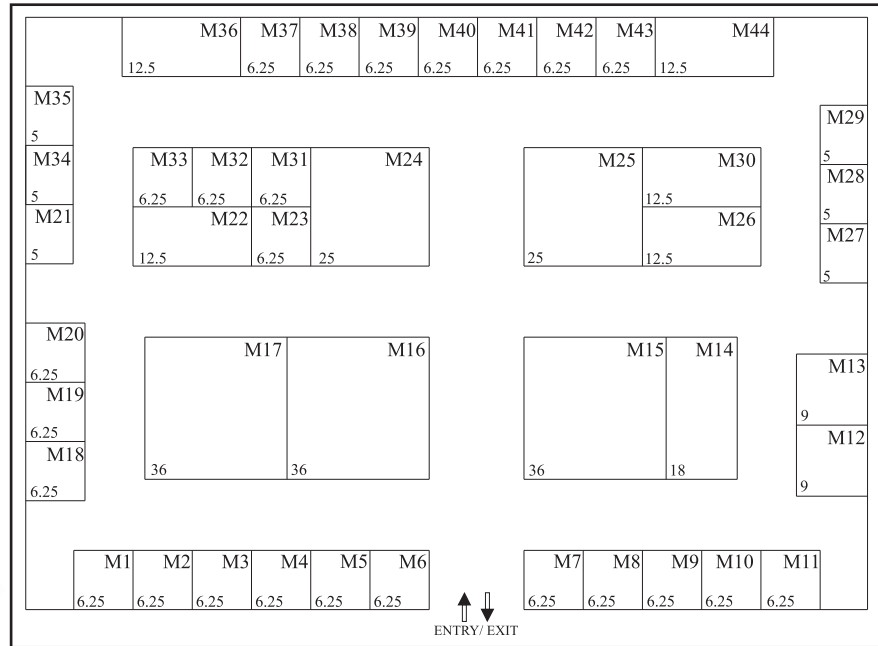

The Business India
money
show
 The supermarket for financial products

HYDERABAD

11 - 14 September, 2008
 Hitex Exhibition Centre

Rates*

Shell Space : Rs. 6700/- per sq. mtr.

Raw Space** : Rs. 6200/- per sq. mtr.

* Taxes as applicable

**Raw space are without any amenities, like booth structure, furniture, carpet, fascia name, electrical load & fittings. If required, can be made available against specific request at additional charge in advance. Minimum area of raw space available is 25 sq. mtr.