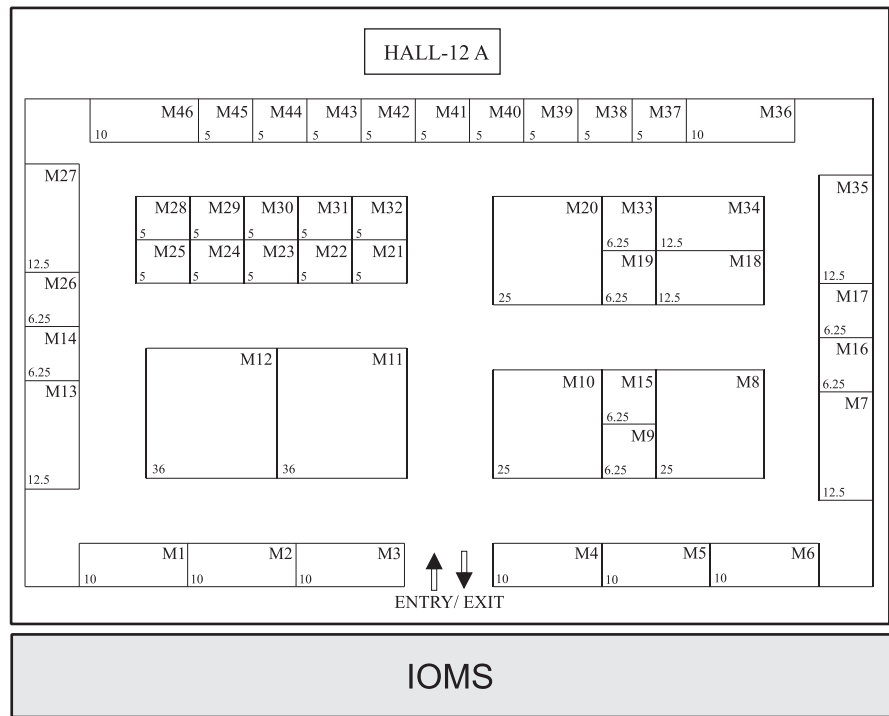

**The Business India**  
**money**  
**show**  
 The supermarket for financial products

**DELHI**

26 - 29 September, 2008  
 Pragati Maidan

↔ Access to Business India Money Show is through Inside Outside Mega Show as indicated

**Rates\***

Shell Space : Rs. 7600/- per sq. mtr.

Raw Space\*\* : Rs. 6950/- per sq. mtr.

\* Taxes as applicable

\*\*Raw space are without any amenities, like booth structure, furniture, carpet, fascia name, electrical load & fittings. If required, can be made available against specific request at additional charge in advance. Minimum area of raw space available is 25 sq. mtr.