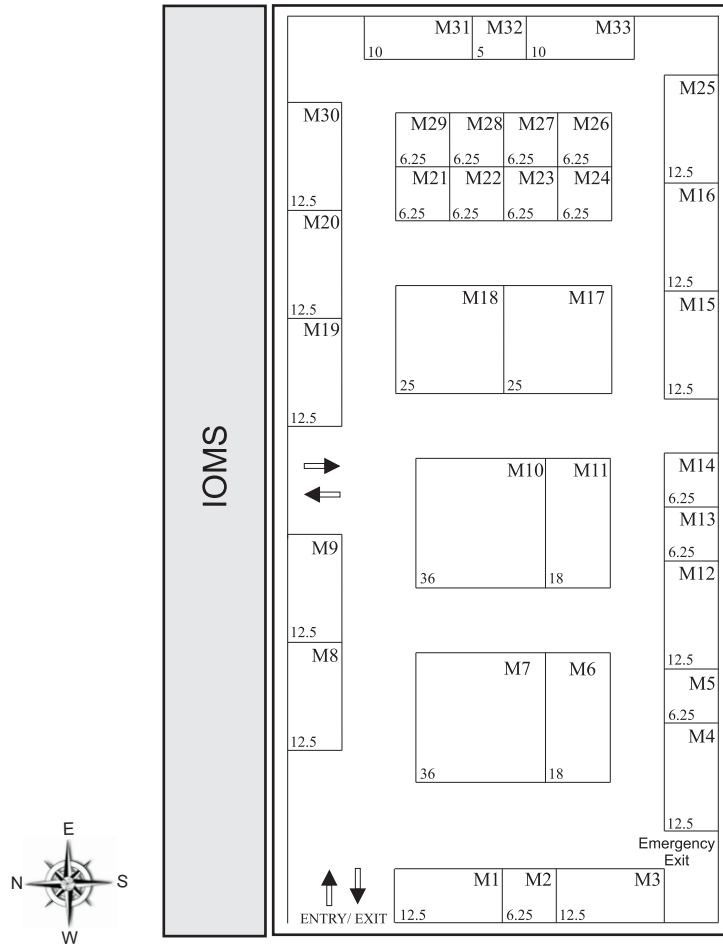

The Business India
money
show
 The supermarket for financial products

CHENNAI

29 August - 1 September, 2008
 Chennai Trade Centre

↔ Access to Business India Money Show is through Inside Outside Mega Show as indicated

Rates*

Shell Space : Rs. 7200/- per sq. mtr.

Raw Space**: Rs. 6700/- per sq. mtr.

* Taxes as applicable

**Raw space are without any amenities, like booth structure, furniture, carpet, fascia name, electrical load & fittings. If required, can be made available against specific request at additional charge in advance. Minimum area of raw space available is 25 sq. mtr.