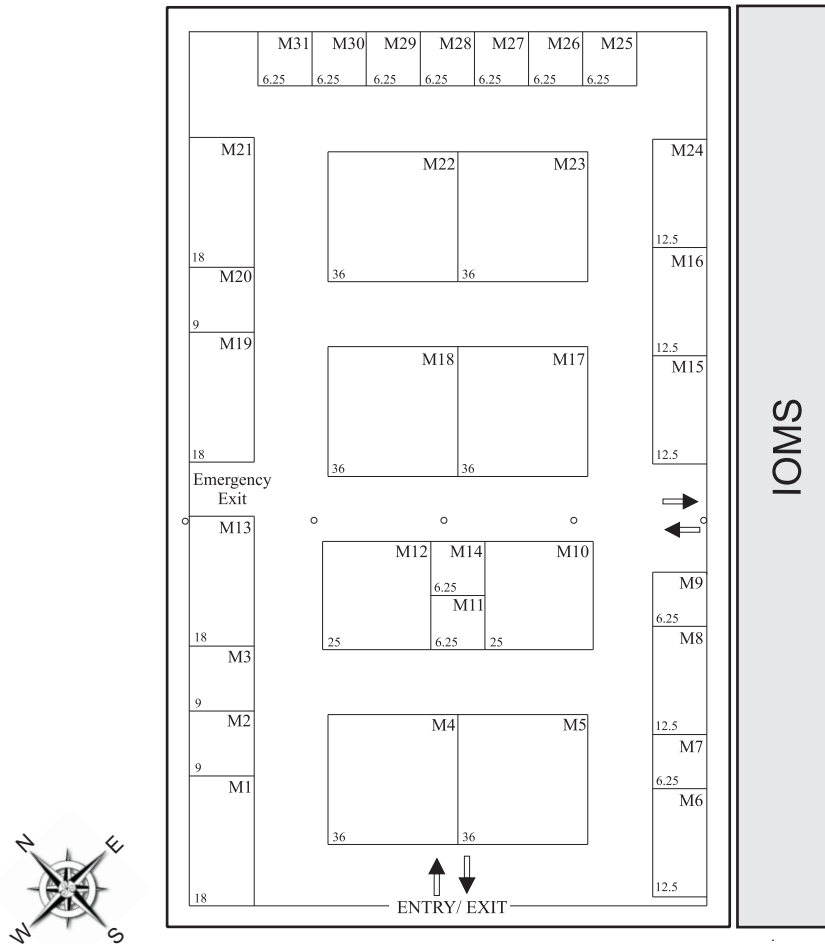

**The Business India**  
**money**  
**show**  
 The supermarket for financial products

**CHANDIGARH**  
 12 - 15 February, 2009  
 Parade Grounds

↔ Access to Business India Money Show is through Inside Outside Mega Show as indicated

**Rates\***

Shell Space : Rs. 5150/- per sq. mtr.

Raw Space\*\* : Rs. 4650/- per sq. mtr.

\* Taxes as applicable

\*\*Raw space are without any amenities, like booth structure, furniture, carpet, fascia name, electrical load & fittings. If required, can be made available against specific request at additional charge in advance. Minimum area of raw space available is 25 sq. mtr.