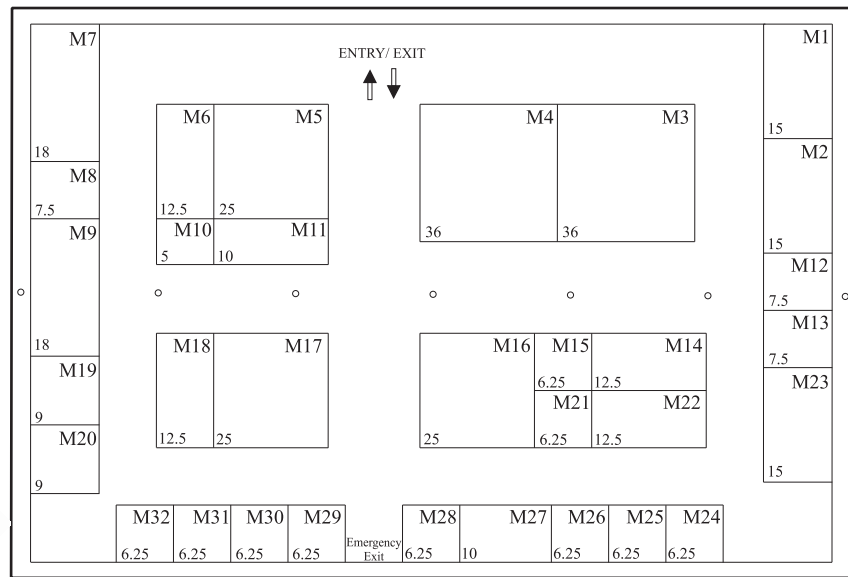

The Business India
money
show
 The supermarket for financial products

BANGALORE

13 - 16 November, 2008

Palace Ground

↔ Access to Business India Money Show is through Inside Outside Mega Show as indicated

Rates*

Shell Space : Rs. 6700/- per sq. mtr.

Raw Space** : Rs. 6200/- per sq. mtr.

* Taxes as applicable

**Raw space are without any amenities, like booth structure, furniture, carpet, fascia name, electrical load & fittings. If required, can be made available against specific request at additional charge in advance. Minimum area of raw space available is 25 sq. mtr.