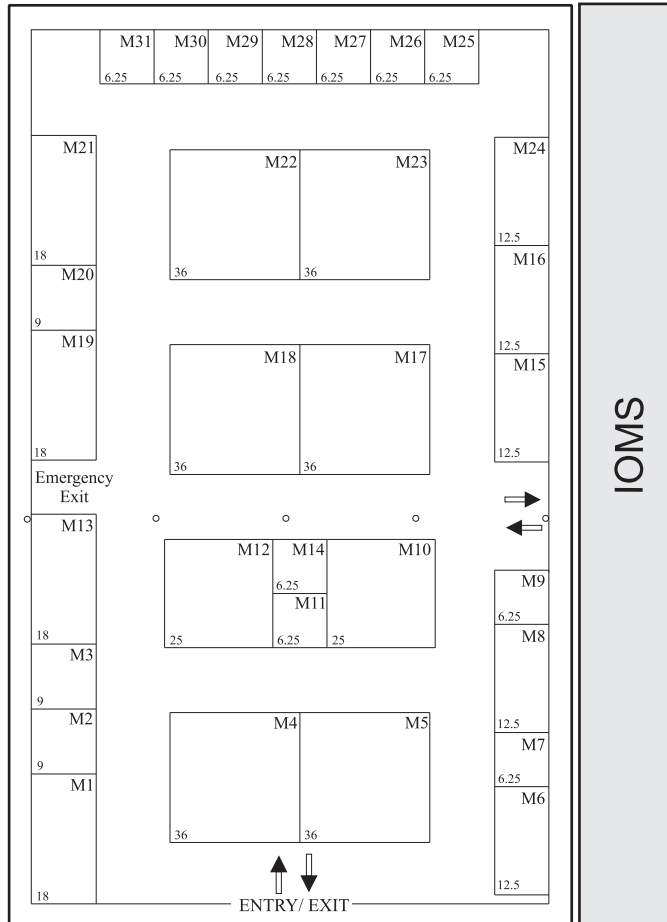

**The Business India**  
**money**  
**show**  
 The supermarket for financial products

**AHMEDABAD**

8 - 11 January, 2009  
 Ahmedabad Education  
 Society Ground

↔ Access to Business India Money Show is through Inside Outside Mega Show as indicated

**Rates\***

Shell Space : Rs. 5150/- per sq. mtr.

Raw Space\*\*: Rs. 4650/- per sq. mtr.

\* Taxes as applicable

\*\*Raw space are without any amenities, like booth structure, furniture, carpet, fascia name, electrical load & fittings. If required, can be made available against specific request at additional charge in advance. Minimum area of raw space available is 25 sq. mtr.